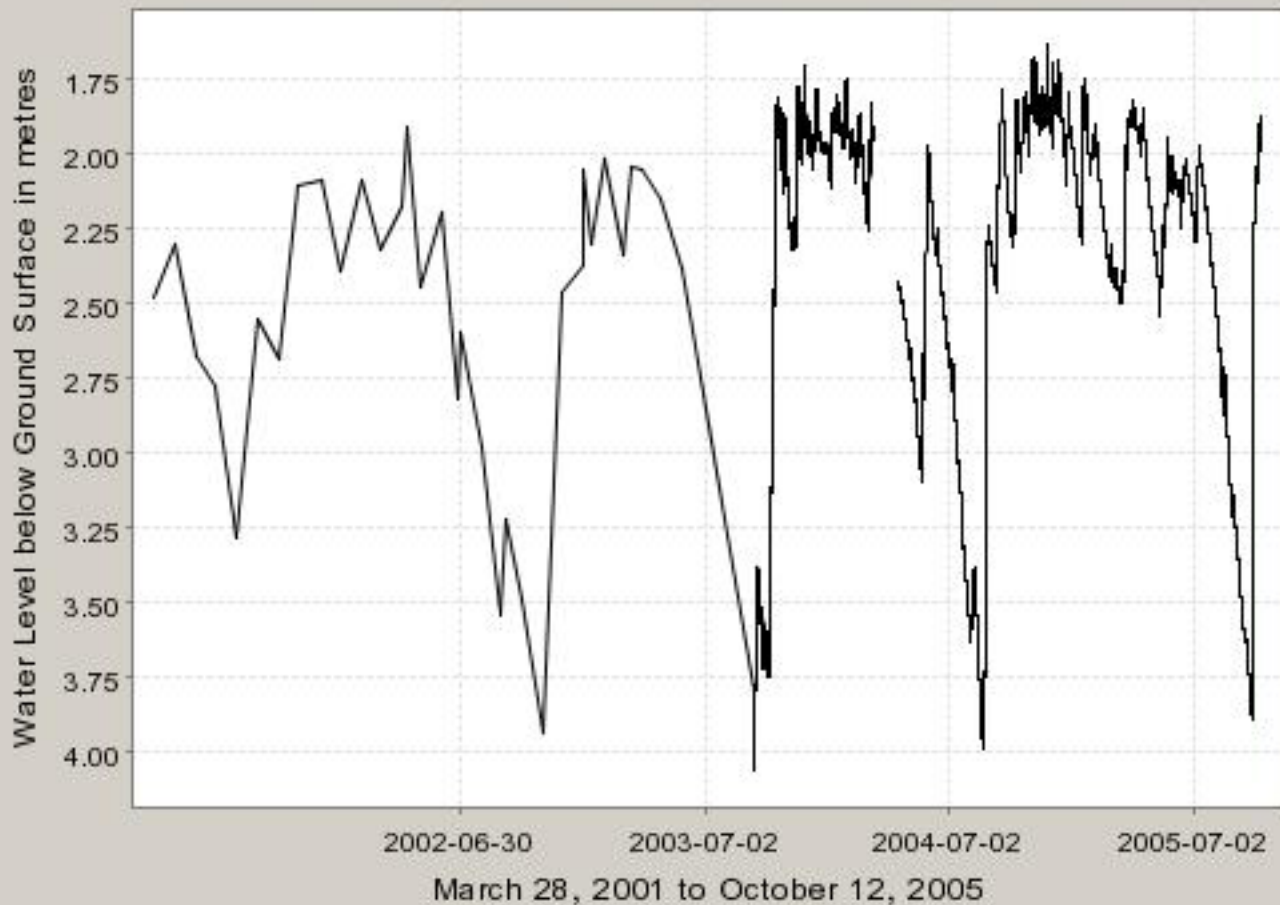

OBSERVATION WELL 349 BELCARRA MAIN AVE

Water Level